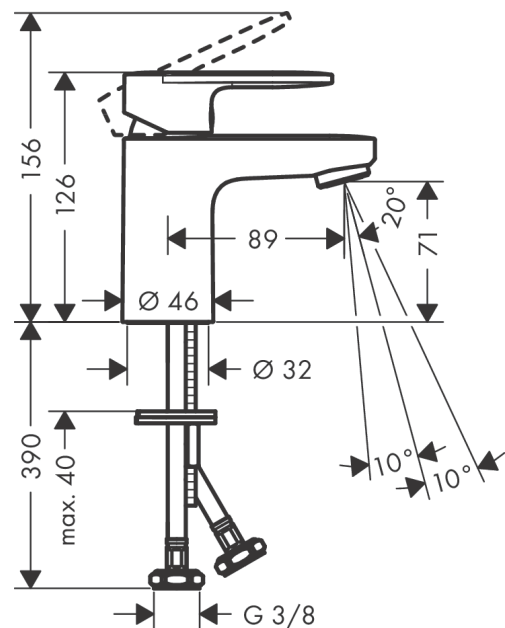

Vernis Blend

Single lever basin mixer 70 without waste set

Surfaces: **Matt Black** Article Number: **71558670**

Description

product features

- ComfortZone 70
- projection 89 mm
- spray type: normal spray
- swiveling spray former
- maximum flow rate at 3 bar: 5 l/min
- ceramic cartridge
- temperature limitation adjustable
- suitable for continuous flow water heaters
- connection type: G 3/8 connections
- connection dimension: DN15

Technology

Product image

Scale drawing

Flowchart